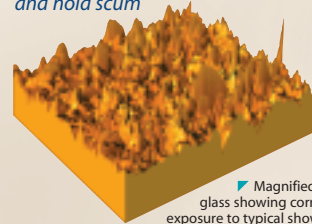

PROTECTION

ShowerGuard Glass

ShowerGuard's surface is protected during manufacturing through an ion beam process. ShowerGuard's patented technology permanently seals the glass surface, helping to stop corrosion before it starts.

Standard glass corrodes, leaving it full of tiny pits and ridges that attract and hold scum

➤ Magnified standard shower glass showing corrosion after exposure to typical shower conditions.

ShowerGuard glass resists corrosion, so scum has nothing to grab on to