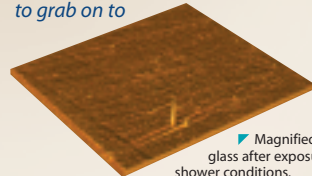

ShowerGuard glass resists corrosion, so scum has nothing to grab on to

➤ Magnified ShowerGuard glass after exposure to typical shower conditions.

Keeping your ShowerGuard glass clean is easy. A soft cloth or wet sponge and most common household cleaners are all you need to keep it looking beautiful. As with all glass, avoid harsh abrasive brushes or cleaners that could scratch the surface.

ShowerGuard glass is covered by a 10-year limited warranty.

For simple care instructions, a list of approved cleaners and warranty information, visit ShowerGuardGlass.com.

**Mid Ohio
Tempering**
Columbus, OH
800.486.6648

**Tempered
Glass, Inc.**
Atlanta, GA
800.229.2882

**Pdc Glass
of Michigan**
Plymouth, MI
800.752.3522

**Pdc Glass and
Metal Services**
Cheswick, PA
800.232.9050